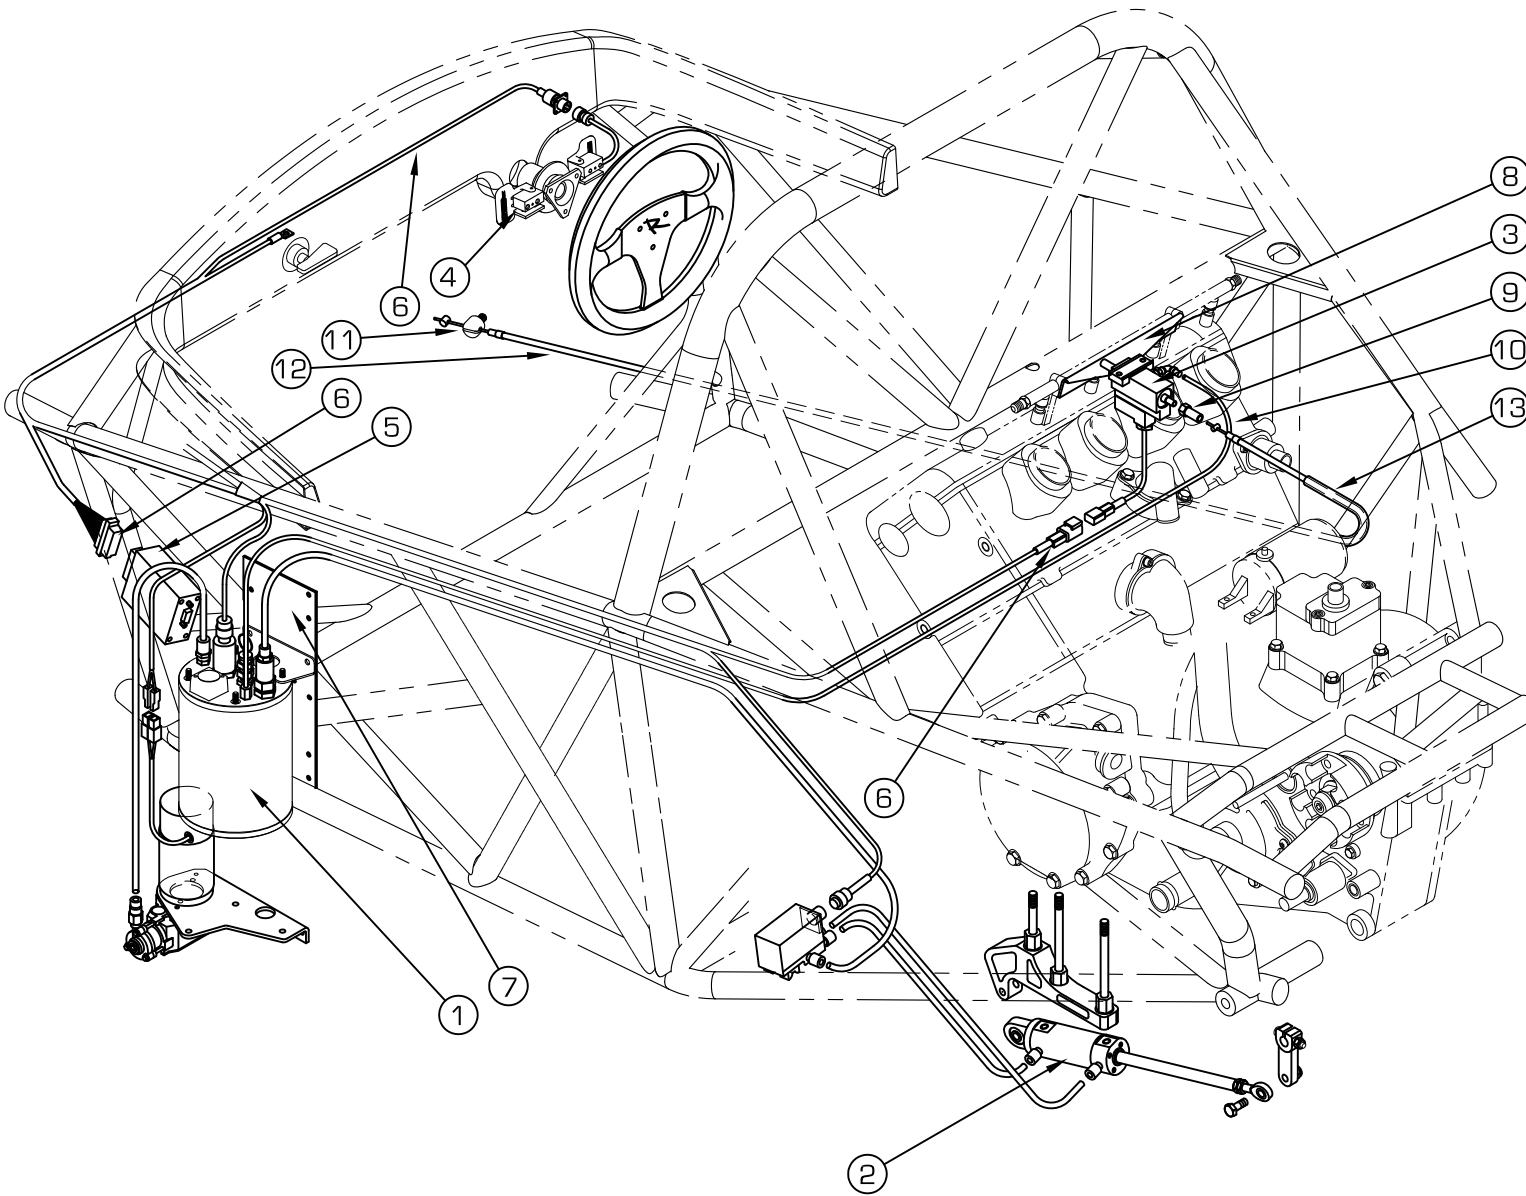

SR3 RS Paddle Shift System/Throttle Blip

Ref	Part No	Description	Qty
1	TP0100	Paddle Shift Compressor Assy	1
2	TP0050	Hayabusa Actuator Kit	1
3	FA0006	Throttle Blipper Ram	1
4	TP0111	Paddle Shift Paddle Assembly	1
5	FA0022	Throttle Blipper ECU	1
6	LH0178	Gear Shifter-Blip Harness	1
7	TP0088	Compressor Mounting Plate	1
8	FA0031	Blipper Mounting Bracket	1
9	FA0005	Blipper Cable Fitting	1
10	TP0063	Nylon Hose	2
11	ET0044	Blipper Throttle Cable Fitting	1
12	ET0045	Throttle Cable LHD	1
	ET0046	Throttle Cable RHD	1
13	ZS0003	Heat Shield Mat-Throttle Cable	2