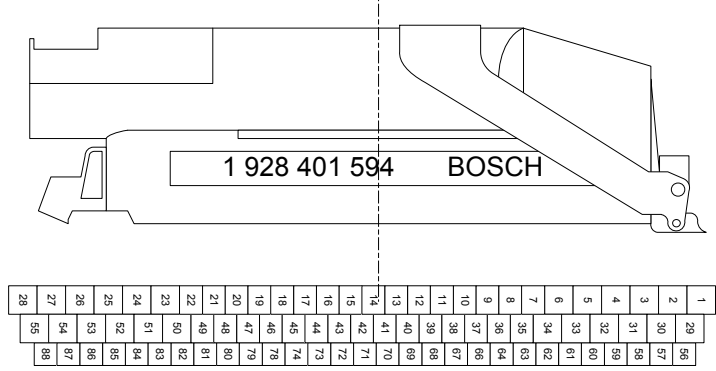

M-FACE OF RELAY BASE

		TITLE: RADICAL SR3 FILENAME: SN HRA-0235-10M RADICAL SR3 F88RS ENGINE HARNESS SCHEMATIC.VSD	
LAST EDIT DATE: 11/12/11	LAST PRINTED TIME: 09:47:07	DIRECTORY: F:\MNV\Latest drawings 2\	SERIAL NUMBER: SN 0000
NOTES:	DRAWN BY: K DUCHESE	LAST PRINTED: 11/12/11	SERIAL NUMBER: SN 0000
	PART NUMBER:		PAGE NUMBER: 1