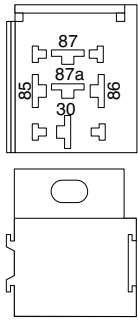

M-FACE OF RELAY BASE

		TITLE: RADICAL SR3 FILENAME: SN HRA-0235-10M RADICAL SR3 F88RS ENGINE HARNESS SCHEMATIC.VSD	
LAST EDIT DATE: 11/12/11	LAST PRINTED TIME: 09:47:07	DIRECTORY: F:\MNV\Latest drawings 2\	SERIAL NUMBER: SN 0000
NOTES:	DRAWN BY: K DUCHESE	LAST PRINTED: 11/12/11	SERIAL NUMBER: SN 0000
	PART NUMBER:		PAGE NUMBER: 1