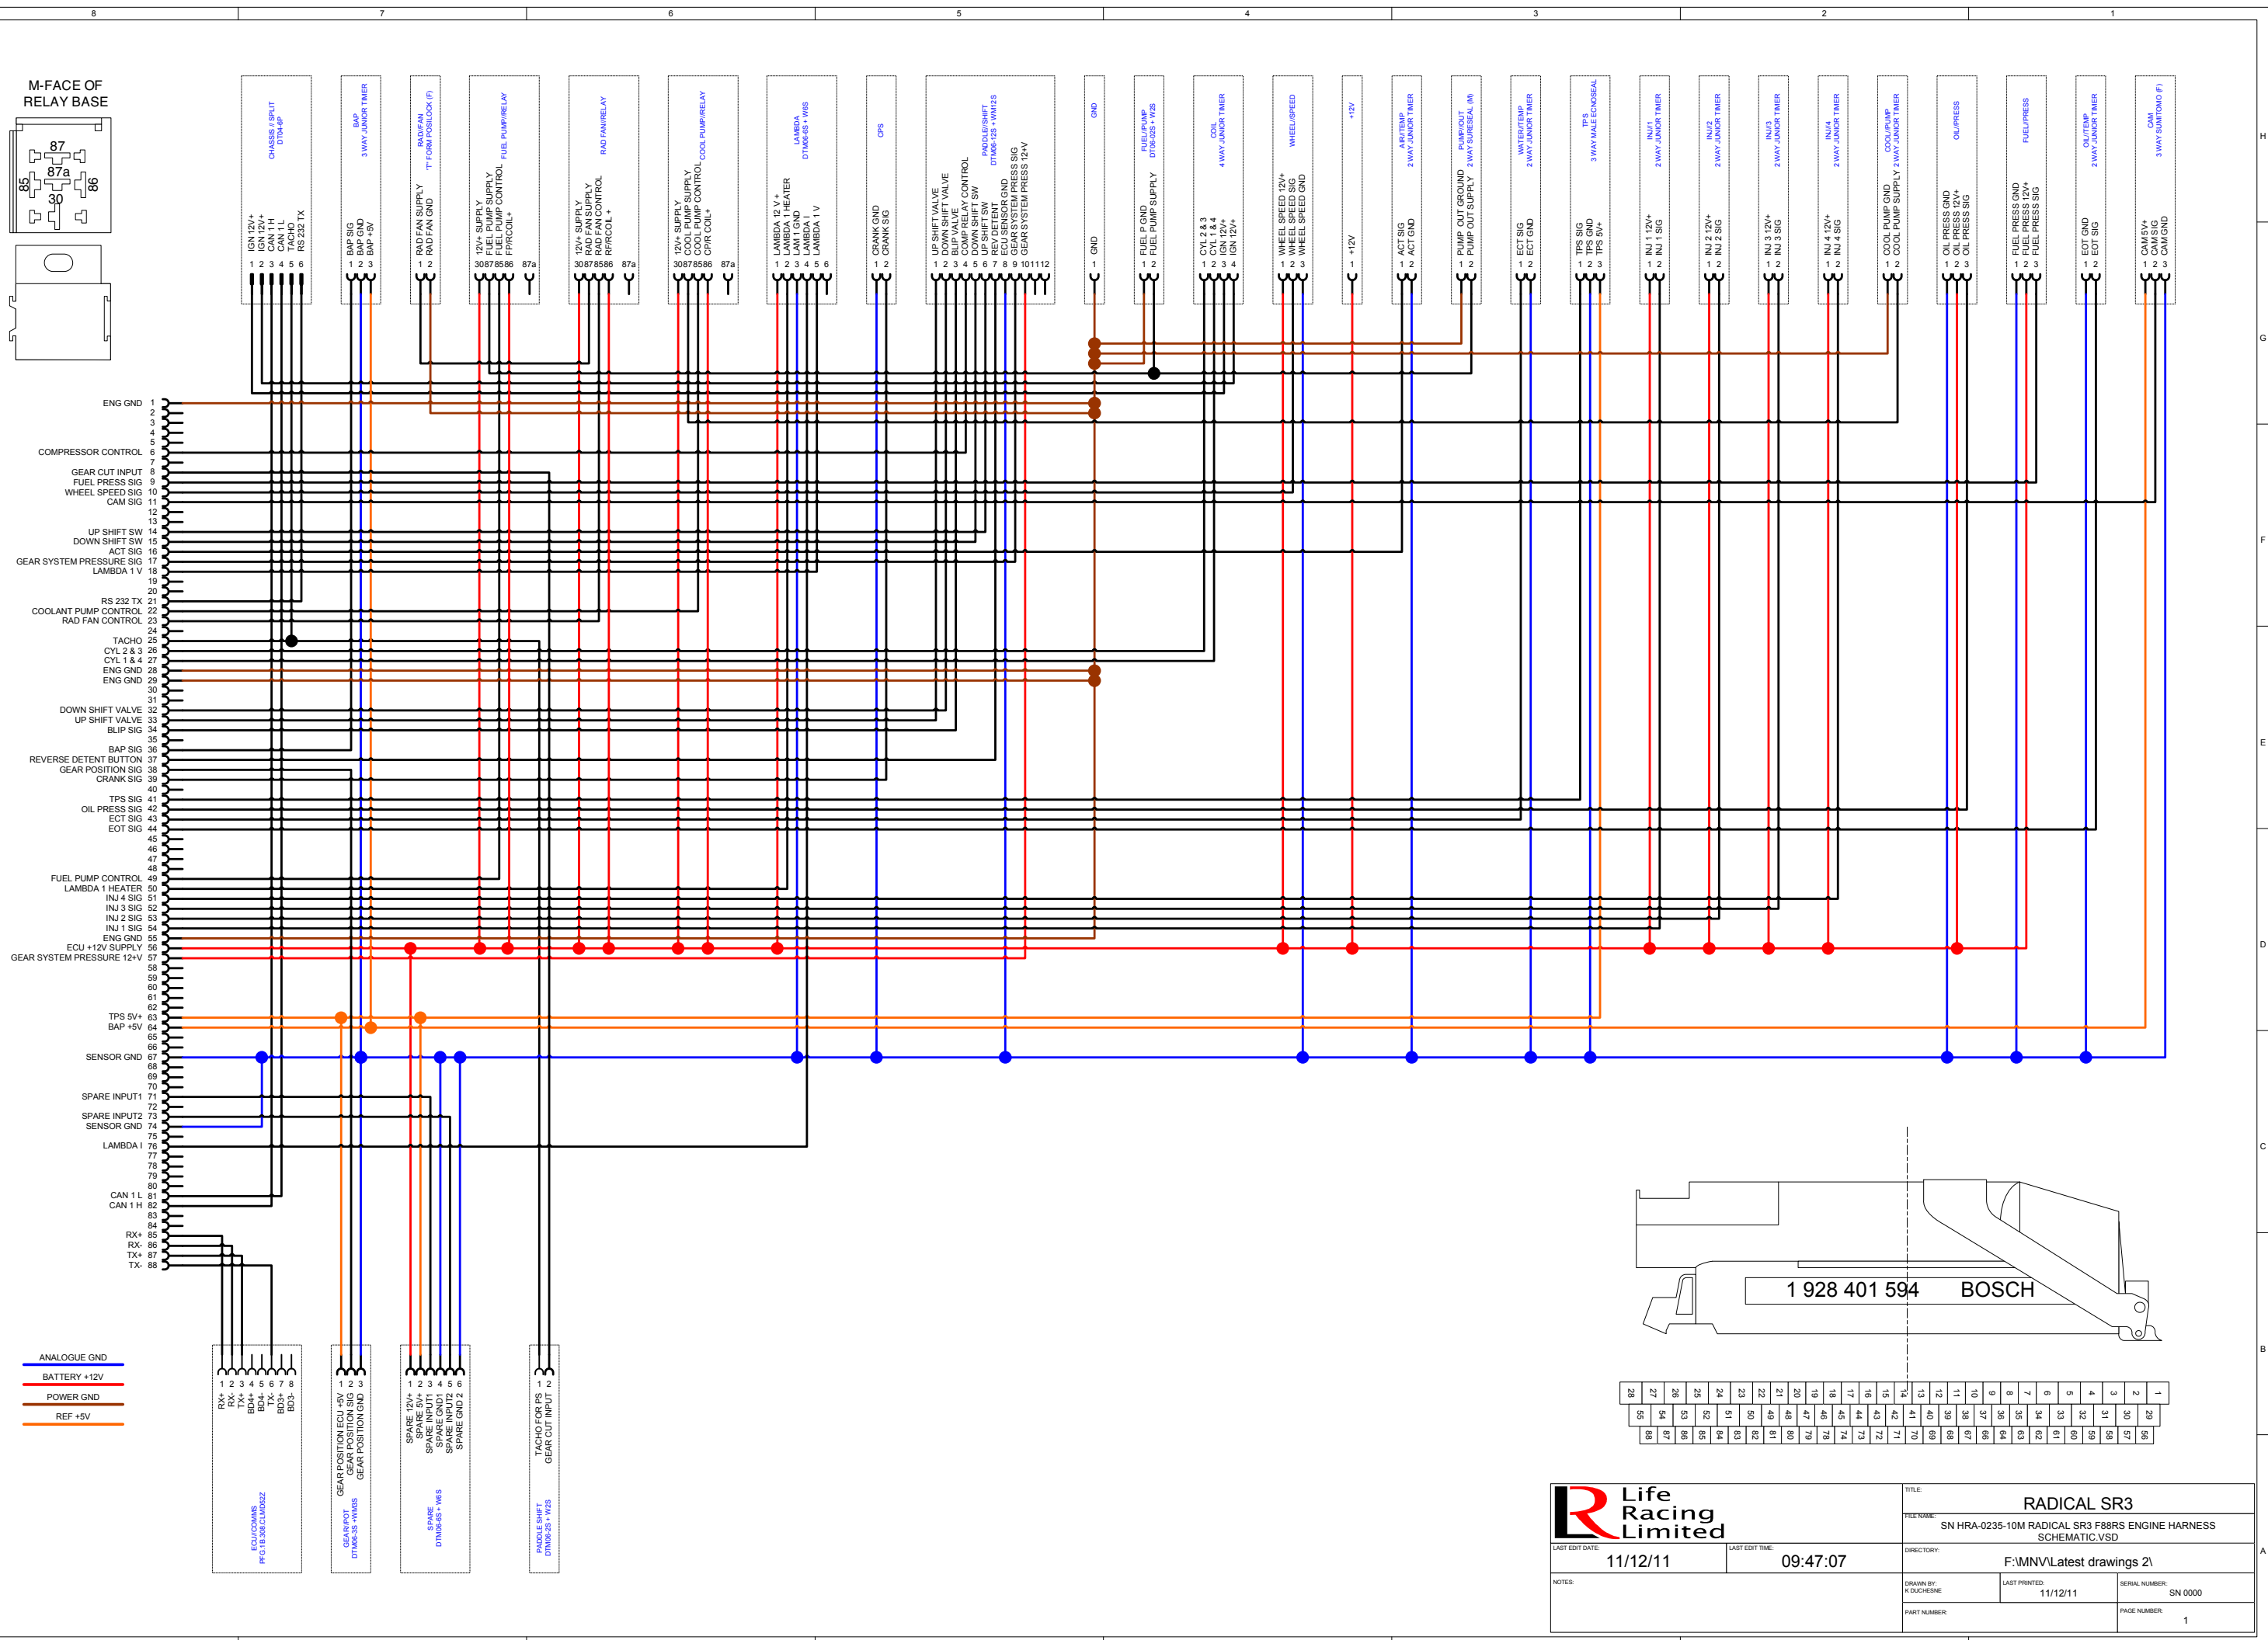

M-FACE OF RELAY BASE

		TITLE: RADICAL SR3 FILENAME: SN HRA-0235-10M RADICAL SR3 F88RS ENGINE HARNESS SCHEMATIC.VSD	
LAST EDIT DATE: 11/12/11	LAST PRINTED TIME: 09:47:07	DIRECTORY: F:\MNV\Latest drawings 2\	SERIAL NUMBER: SN 0000
NOTES:	DRAWN BY: K DUCHESE	LAST PRINTED: 11/12/11	SERIAL NUMBER: SN 0000
	PART NUMBER:		PAGE NUMBER: 1